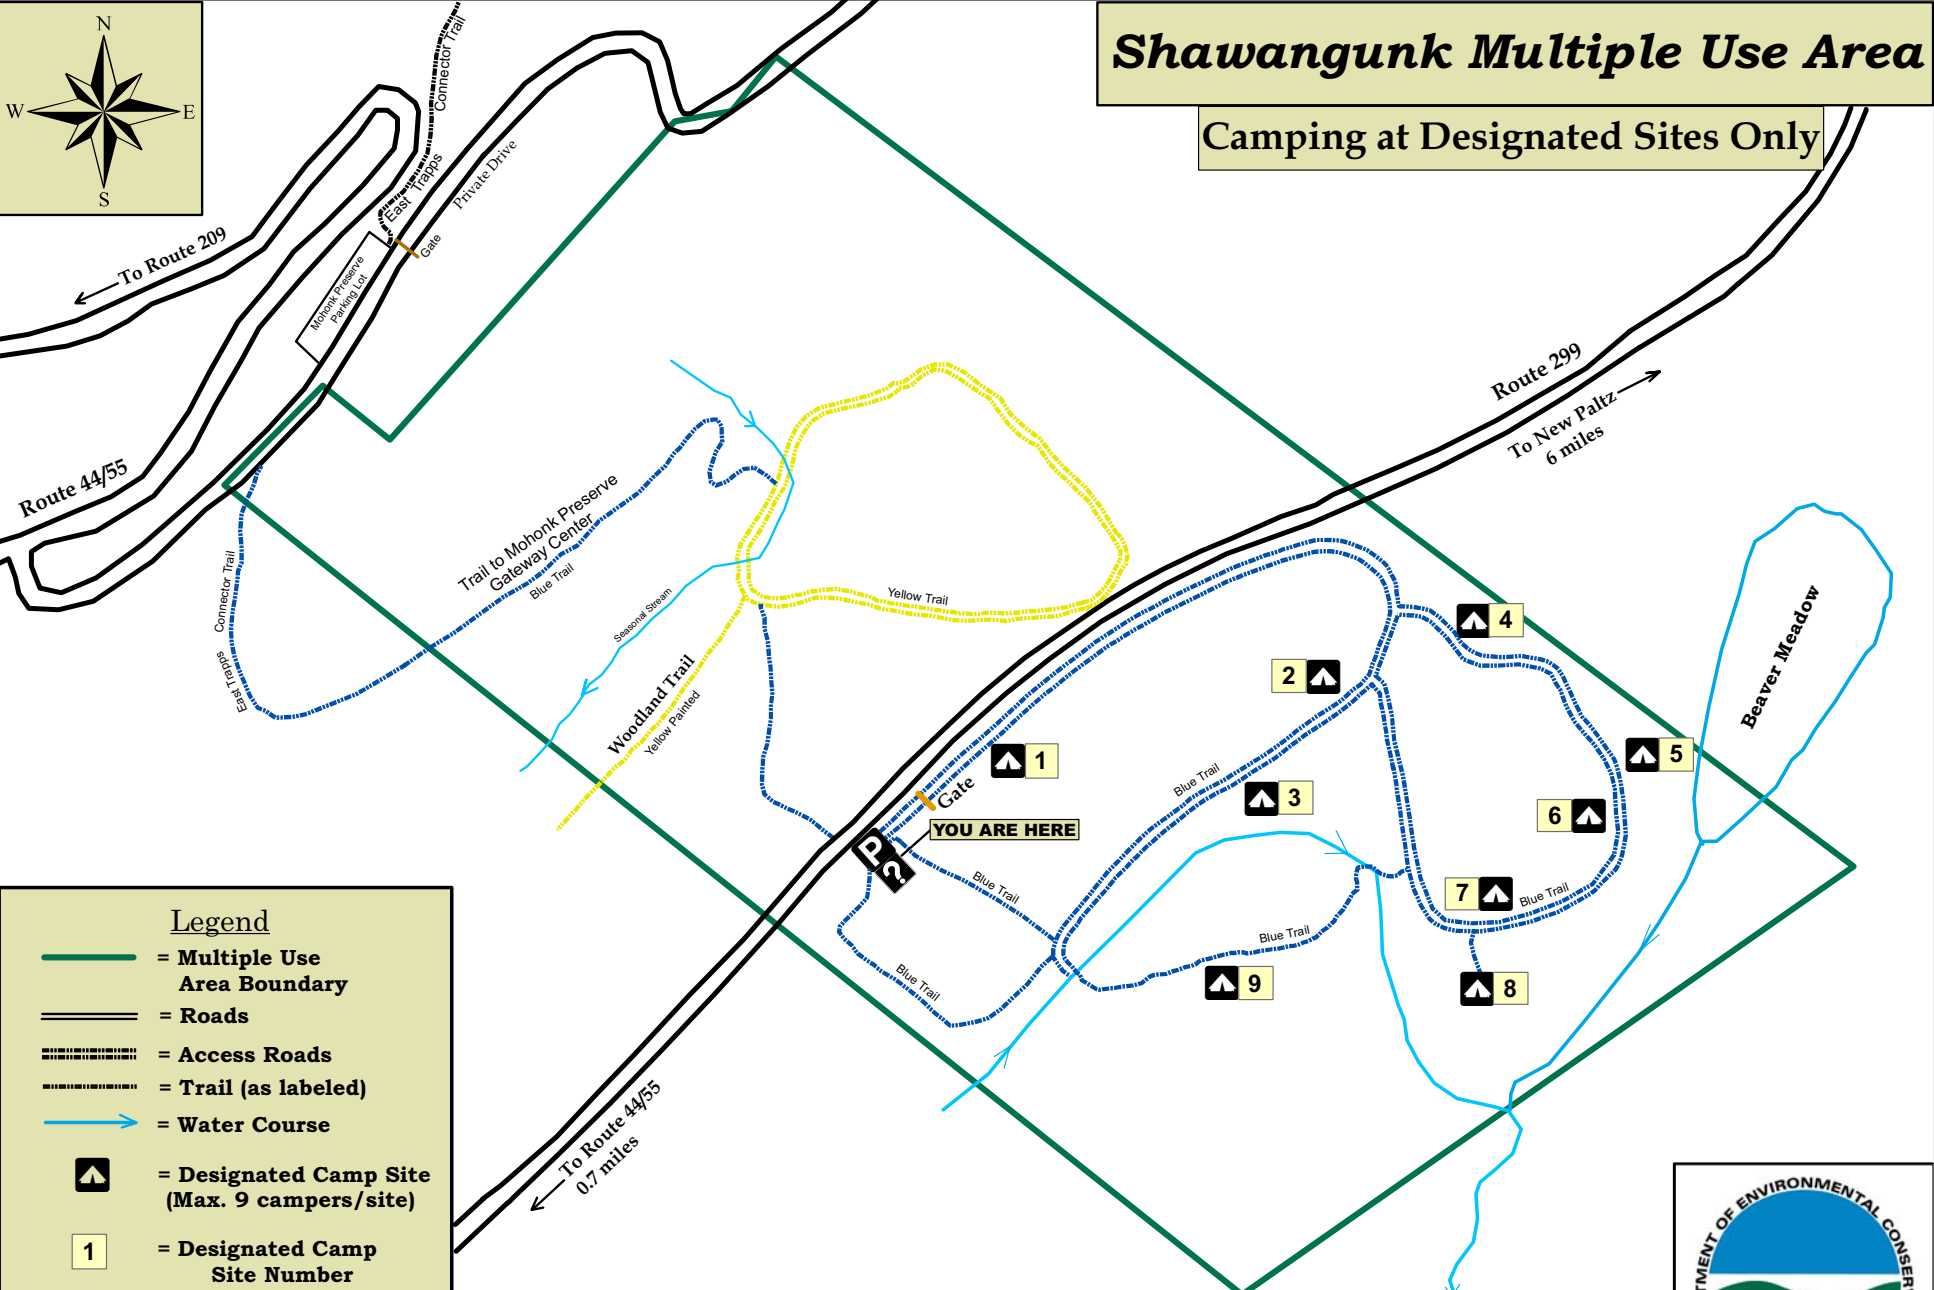

Shawangunk Multiple Use Area

Camping at Designated Sites Only

Legend

- = Multiple Use Area Boundary
- = Roads
- = Access Roads
- = Trail (as labeled)
- = Water Course
- = Designated Camp Site (Max. 9 campers/site)
- = Designated Camp Site Number
- = Parking Area
- = Information Kiosk

Scale 1" = 150'
Area = 58.4 Acres

New York State Department of Environmental Conservation
21 South Putt Corners Road
New Paltz, New York 12561
(845) 256-3000